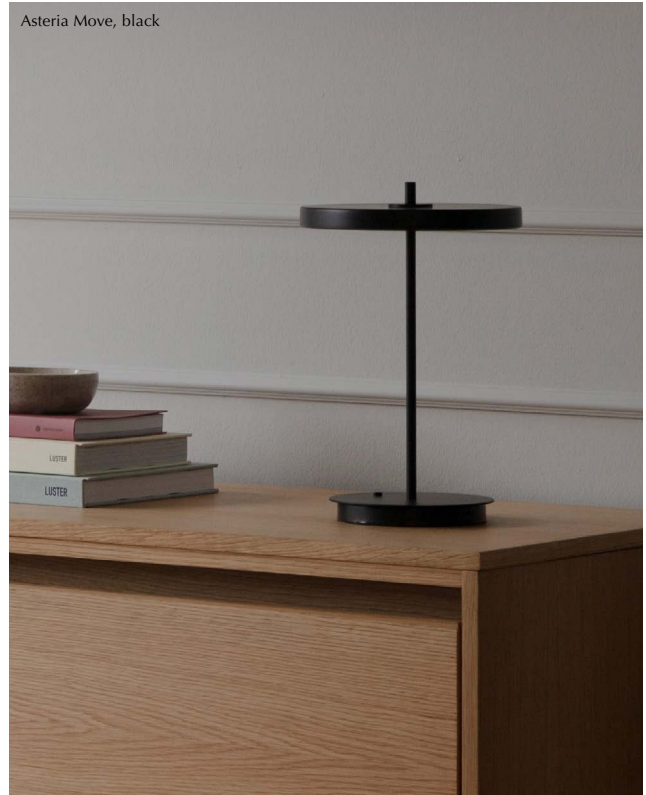

ASTERIA MOVE

Designed by Søren Ravn Christensen

Colour variations

 Portable table lamp with built-in lithium-Ion battery

DIMENSIONS
 Ø: 20 cm / 7.9"
 H: 30.6 cm / 12"

MARKINGS, TESTS & CERTIFICATIONS
 CE, UKCA (for indoor use), cETLus

WEIGHT INCL. PACKAGING
 1.7 kg / 3.7 lb

LIGHT SOURCE
 LED panel built-in
 Light step 1: 3000 K - 5 lumen. CRI: 81. 168 H
 Light step 2: 3000 K - 20 lumen. CRI: 81. 50 H
 Light step 3: 3000 K - 50 lumen. CRI: 81. 20 H
 Light step 4: 3000 K - 100 lumen. CRI: 81. 10 H

UMAGE

ASTERIA MOVE

Designed by Søren Ravn Christensen

PORTABLE LAMP FOR MOMENTS ON THE MOVE

Introducing Asteria Move: An UIMAGE classic with a twist. Asteria Move gives you the minimal and elegant Asteria design you already know and love, but in a smaller and cordless version, making it easy to move around, hence the name. The lamp has a custom LED lighting built-in with a soft white diffuser that ensures a glare-free glow and the brass stem going through the lamp offers a tight and sophisticated expression. Asteria Move has four levels of lighting and can be adjusted as desired.