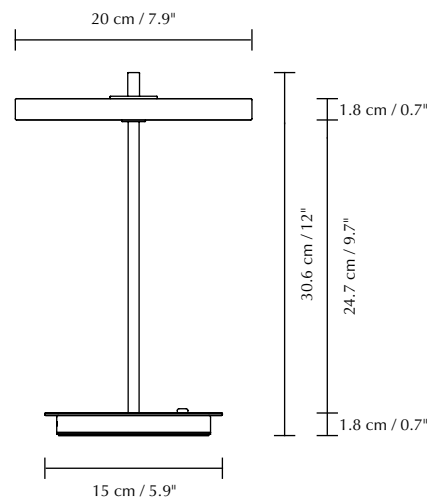

RECOMMENDED ACCS.

Unifier black chrome	EU/UK/APAC #4185 / US N/A
Unifier white rose gold	EU/UK/APAC #4186 / US N/A
Unifier Hub black	EU/UK/APAC #4193 / US N/A
Charging Station	#4189